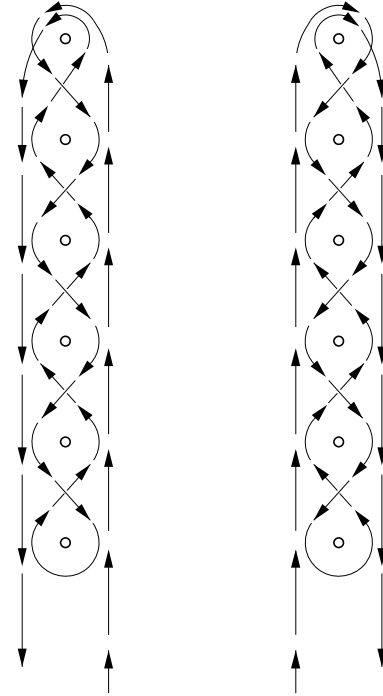

OUTDOOR ARENA DIMENSIONS

JOHNSON CTY JR SHERIFFS POSSE
OUTDOOR ARENA
DIMENSIONS

JOHNSON CTY JR SHERIFFS POSSE
OUTDOOR ARENA
BARREL PATTERN

ROPING CHUTE

78.5 FT

49 FT

TAPE = 126'

21'

TAPE = 105'

21'

TAPE = 84'

21'

TAPE = 63'

21'

TAPE = 42'

21'

TAPE = 21'

21'

POLES OFFSET 6-FT FROM ARENA CENTER-LINE TO LINE UP WITH ALLEY

45.5 FT

TIMER LINE TAPE = 0'

63 FT ALLEY

ARENA SETUP

PATTERN