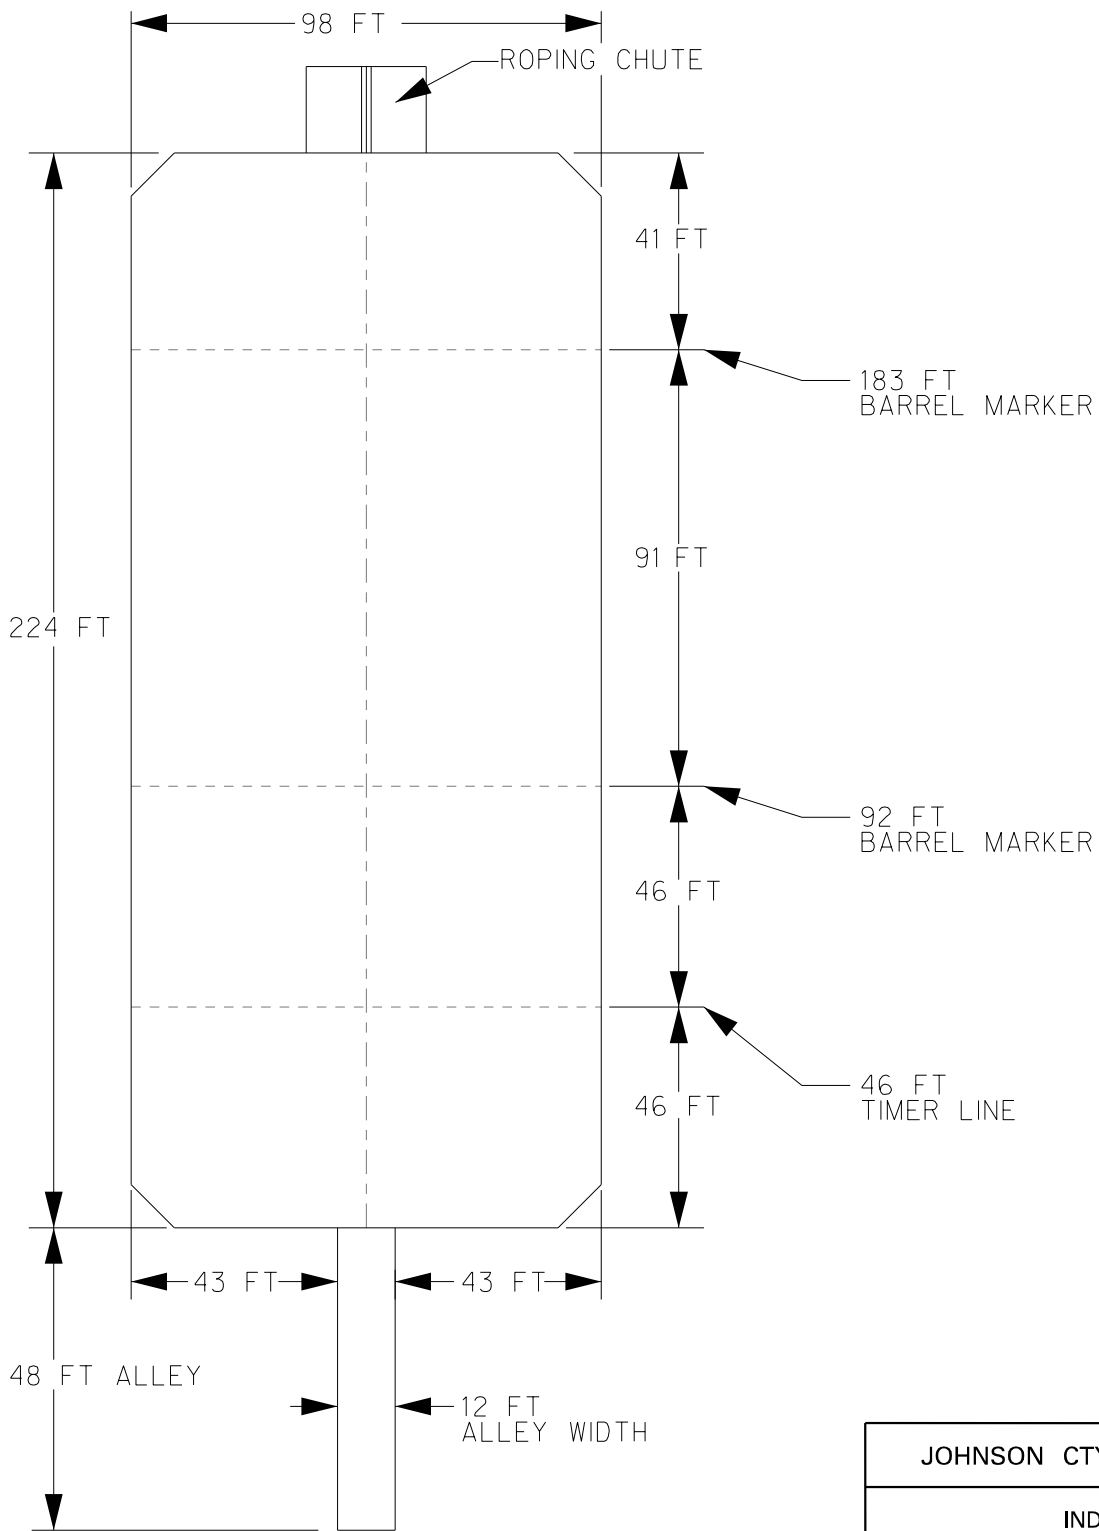

OUTDOOR ARENA DIMENSIONS

JOHNSON CTY JR SHERIFFS POSSE
OUTDOOR ARENA
DIMENSIONS

JOHNSON CTY JR SHERIFFS POSSE
OUTDOOR ARENA
BARREL PATTERN

ROPING CHUTE

78.5 FT

49 FT

TAPE = 126'

21'

TAPE = 105'

21'

TAPE = 84'

21'

TAPE = 63'

21'

TAPE = 42'

21'

TAPE = 21'

21'

POLES OFFSET 6-FT FROM ARENA CENTER-LINE TO LINE UP WITH ALLEY

45.5 FT

TIMER LINE TAPE = 0'

63 FT ALLEY

ARENA SETUP

PATTERN

GOAT PATTERN

ARENA SETUP

JOHNSON CTY JR SHERIFFS POSSE

OUTDOOR ARENA

STRAIGHT BARREL PATTERN

INDOOR ARENA DIMENSIONS

JOHNSON CTY JR SHERIFFS POSSE
INDOOR ARENA
DIMENSIONS

ARENA SETUP