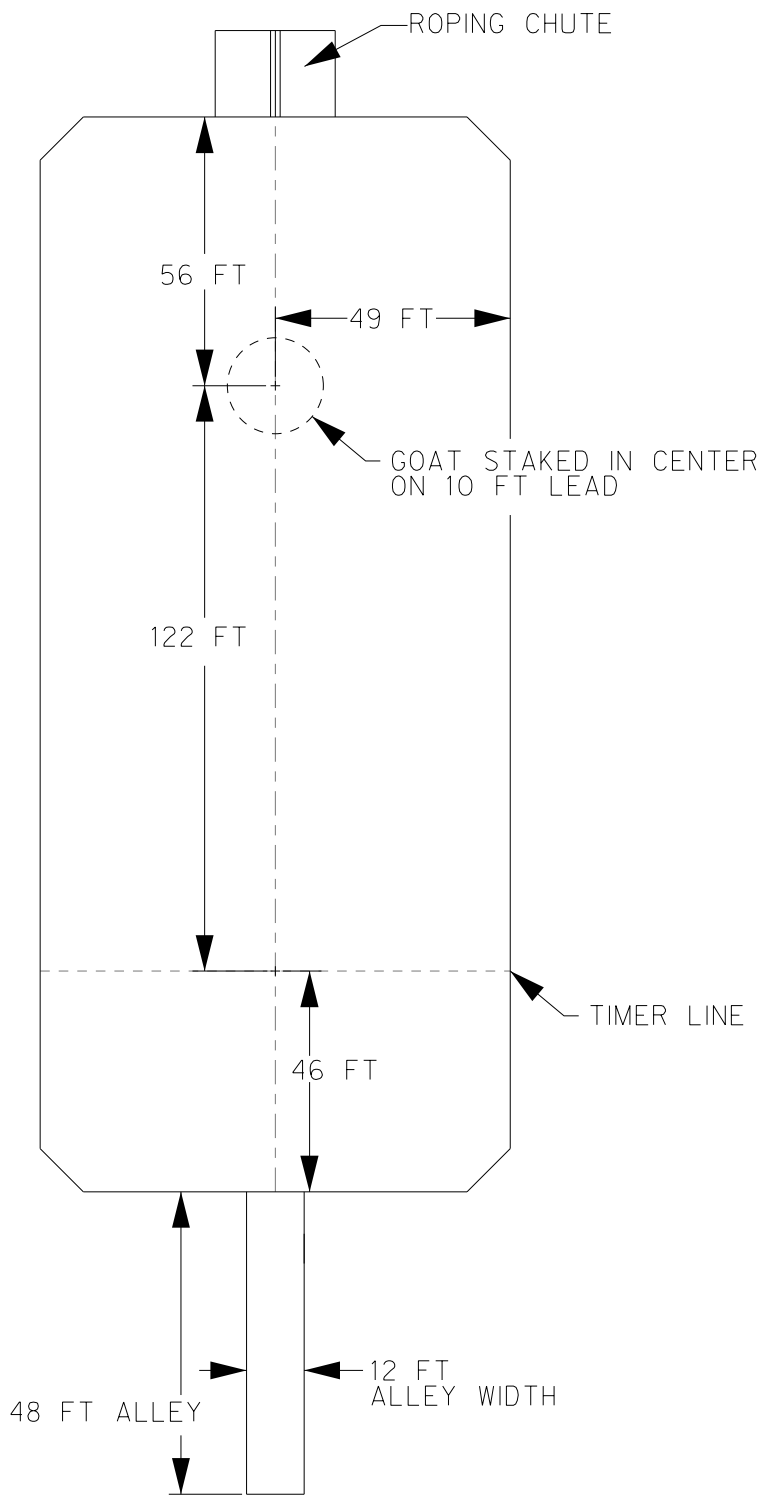

ARENA SETUP

JOHNSON CTY JR SHERIFFS POSSE
INDOOR ARENA
GOAT PATTERN