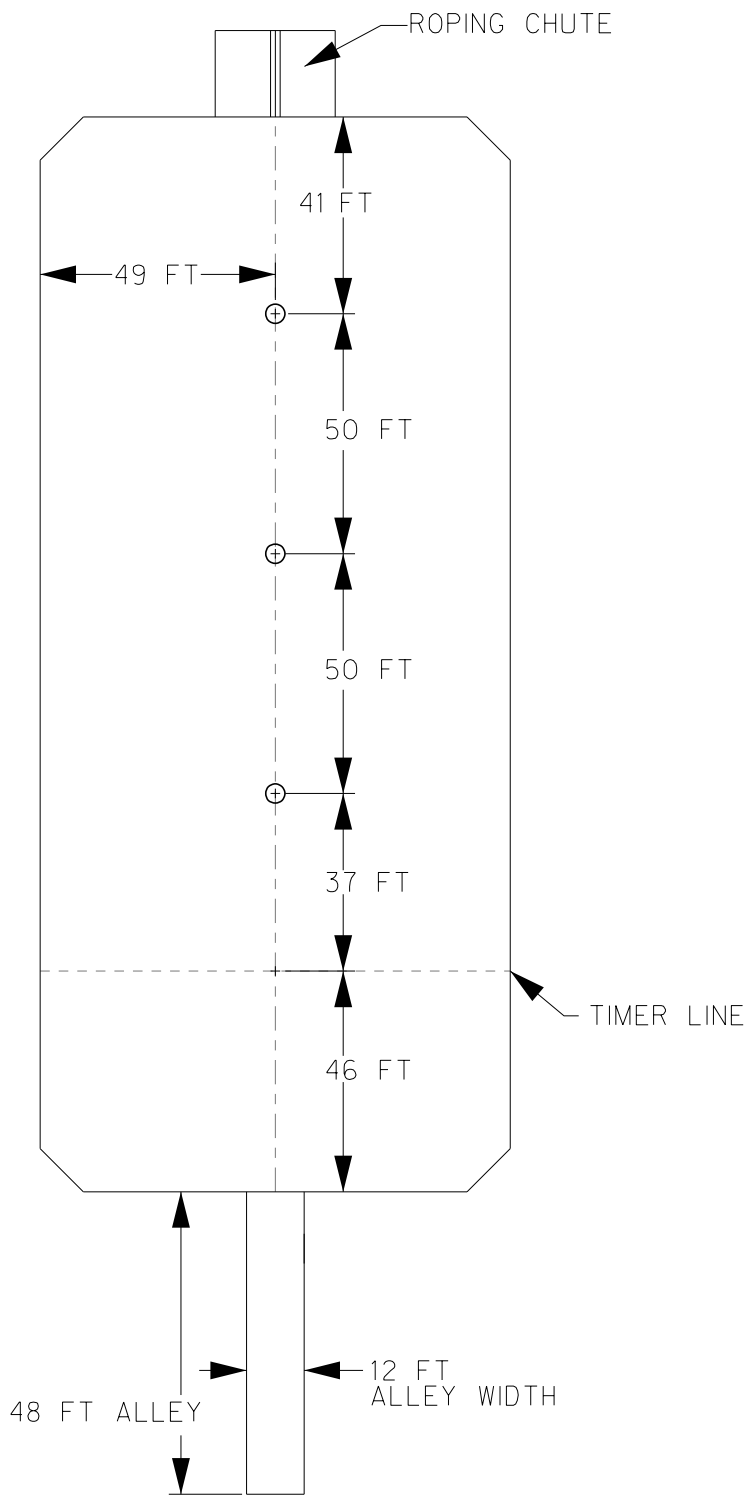

OUTDOOR ARENA DIMENSIONS

JOHNSON CTY JR SHERIFFS POSSE
OUTDOOR ARENA
DIMENSIONS

JOHNSON CTY JR SHERIFFS POSSE
OUTDOOR ARENA
BARREL PATTERN

ROPING CHUTE

78.5 FT

49 FT

TAPE = 126'

21'

TAPE = 105'

21'

TAPE = 84'

21'

TAPE = 63'

21'

TAPE = 42'

21'

TAPE = 21'

21'

POLES OFFSET 6-FT FROM ARENA CENTER-LINE TO LINE UP WITH ALLEY

45.5 FT

TIMER LINE TAPE = 0'

63 FT ALLEY

ARENA SETUP

PATTERN

JOHNSON CTY JR SHERIFFS POSSE
INDOOR ARENA
FLAG PATTERN

ARENA SETUP

JOHNSON CTY JR SHERIFFS POSSE
INDOOR ARENA
GOAT PATTERN

ARENA SETUP

JOHNSON CTY JR SHERIFFS POSSE
INDOOR ARENA
STRAIGHT BARREL PATTERN