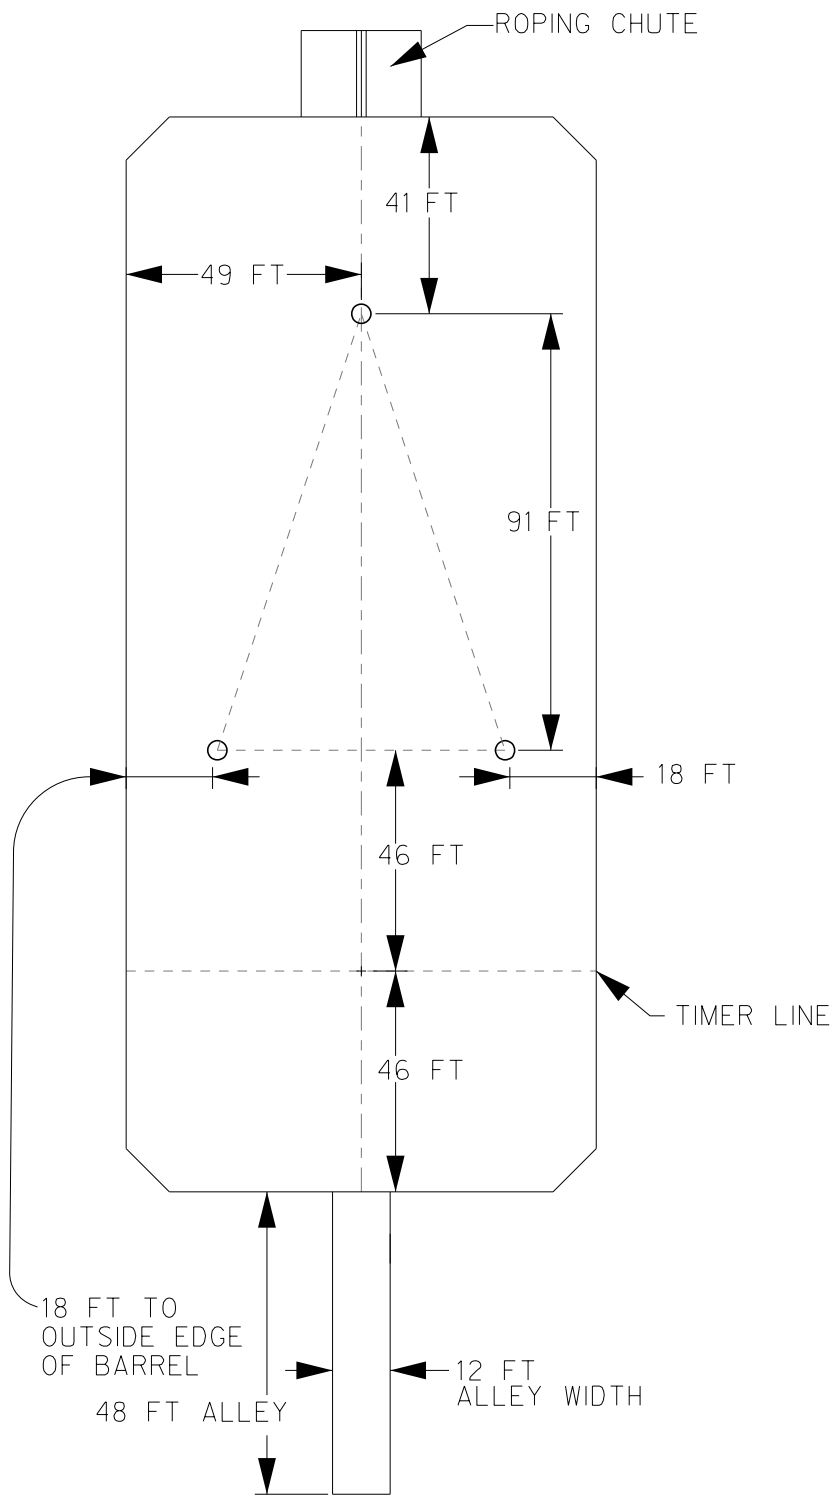

TAPE = 105'

21'

TAPE = 84'

21'

TAPE = 63'

21'

TAPE = 42'

21'

TAPE = 21'

21'

POLES OFFSET 6-FT FROM ARENA CENTER-LINE TO LINE UP WITH ALLEY

45.5 FT

TIMER LINE TAPE = 0'

63 FT ALLEY

ARENA SETUP

PATTERN

GOAT PATTERN

ARENA SETUP

JOHNSON CTY JR SHERIFFS POSSE

OUTDOOR ARENA

STRAIGHT BARREL PATTERN

INDOOR ARENA DIMENSIONS

JOHNSON CTY JR SHERIFFS POSSE
INDOOR ARENA
DIMENSIONS

ARENA SETUP