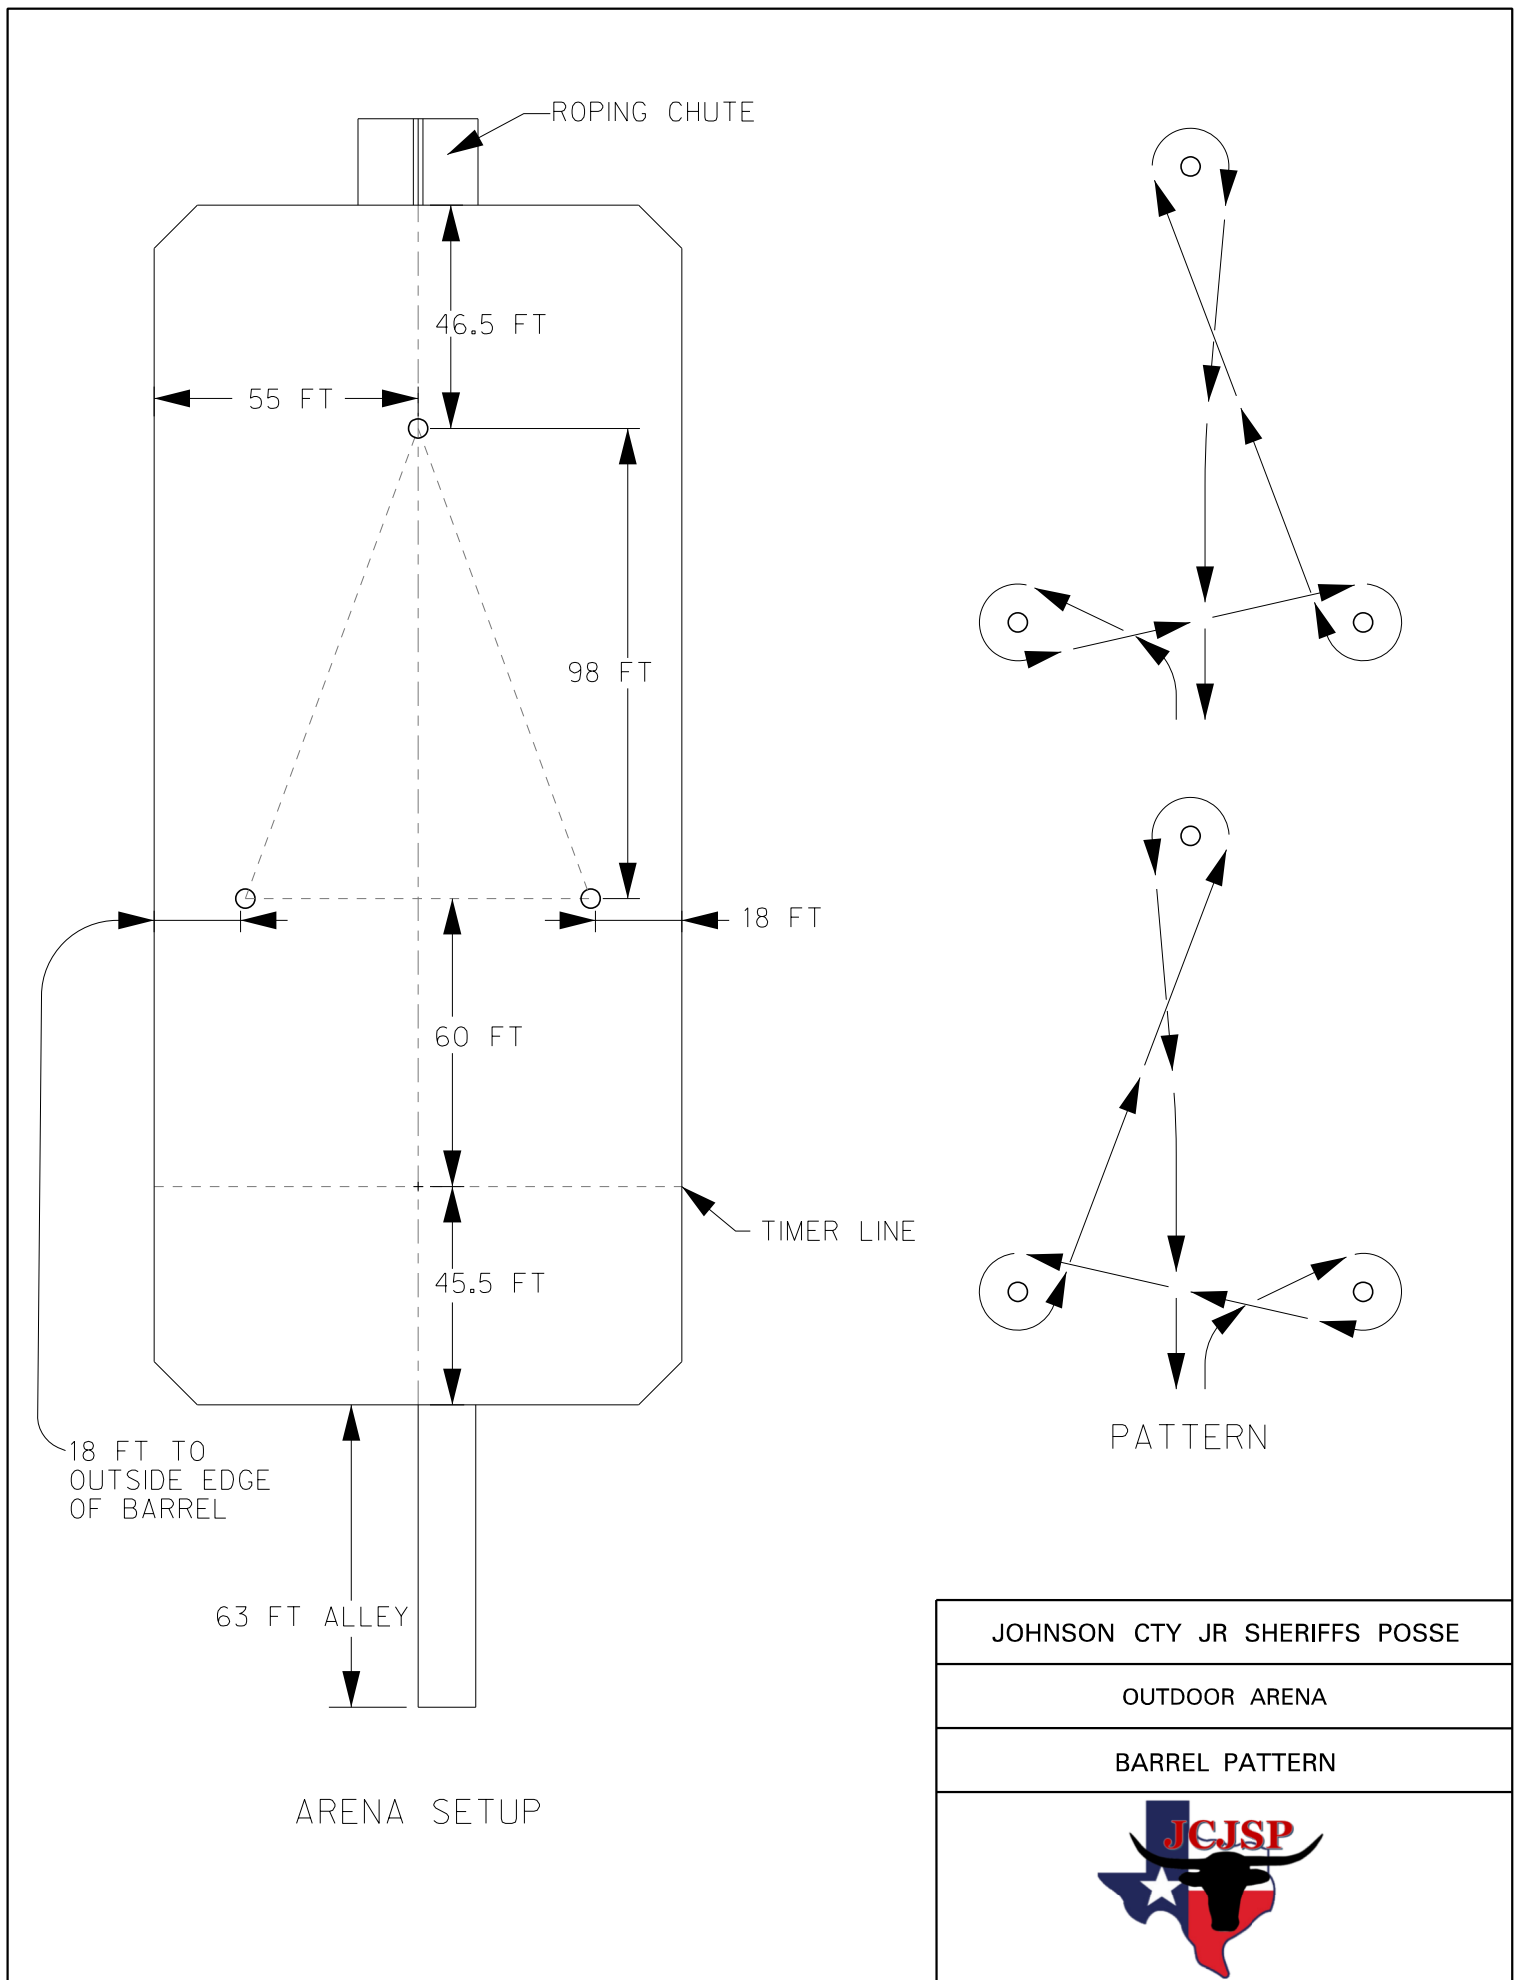

OUTDOOR ARENA DIMENSIONS

JOHNSON CTY JR SHERIFFS POSSE
OUTDOOR ARENA
DIMENSIONS

JOHNSON CTY JR SHERIFFS POSSE
OUTDOOR ARENA
BARREL PATTERN

ROPING CHUTE

78.5 FT

49 FT

TAPE = 126'

21'

TAPE = 105'

21'

TAPE = 84'

21'

TAPE = 63'

21'

TAPE = 42'

21'

TAPE = 21'

21'

POLES OFFSET 6-FT FROM ARENA CENTER-LINE TO LINE UP WITH ALLEY

45.5 FT

TIMER LINE TAPE = 0'

63 FT ALLEY

ARENA SETUP

PATTERN