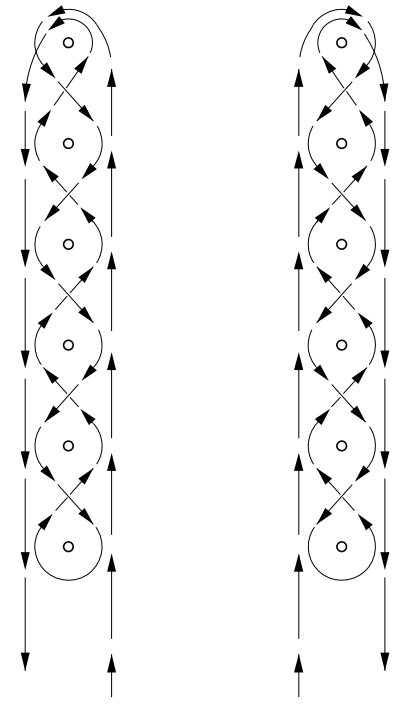

TAPE = 105'

21'

TAPE = 84'

21'

TAPE = 63'

21'

TAPE = 42'

21'

TAPE = 21'

21'

POLES OFFSET 6-FT FROM ARENA CENTER-LINE TO LINE UP WITH ALLEY

45.5 FT

TIMER LINE TAPE = 0'

63 FT ALLEY

ARENA SETUP

PATTERN

GOAT PATTERN

ARENA SETUP

JOHNSON CTY JR SHERIFFS POSSE

OUTDOOR ARENA

STRAIGHT BARREL PATTERN

INDOOR ARENA DIMENSIONS

JOHNSON CTY JR SHERIFFS POSSE
INDOOR ARENA
DIMENSIONS

ARENA SETUP

PATTERN

JOHNSON CTY JR SHERIFFS POSSE

INDOOR ARENA

BARREL PATTERN

ARENA SETUP

PATTERN

JOHNSON CTY JR SHERIFFS POSSE
INDOOR ARENA
POLE PATTERN

ARENA SETUP