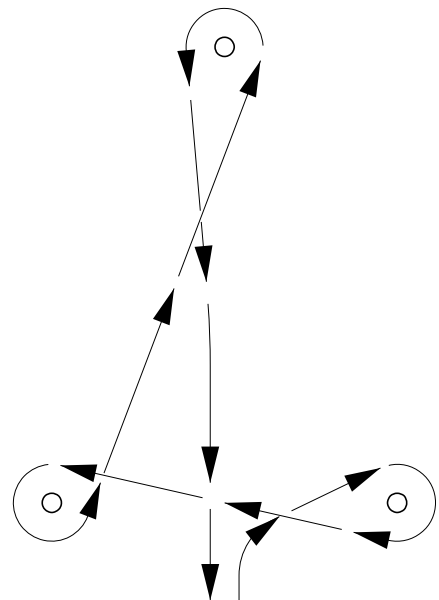

TAPE = 21'

21'

POLES OFFSET 6-FT FROM ARENA CENTER-LINE TO LINE UP WITH ALLEY

45.5 FT

TIMER LINE TAPE = 0'

63 FT ALLEY

ARENA SETUP

PATTERN

GOAT PATTERN

ARENA SETUP

JOHNSON CTY JR SHERIFFS POSSE

OUTDOOR ARENA

STRAIGHT BARREL PATTERN

INDOOR ARENA DIMENSIONS

JOHNSON CTY JR SHERIFFS POSSE
INDOOR ARENA
DIMENSIONS

ARENA SETUP