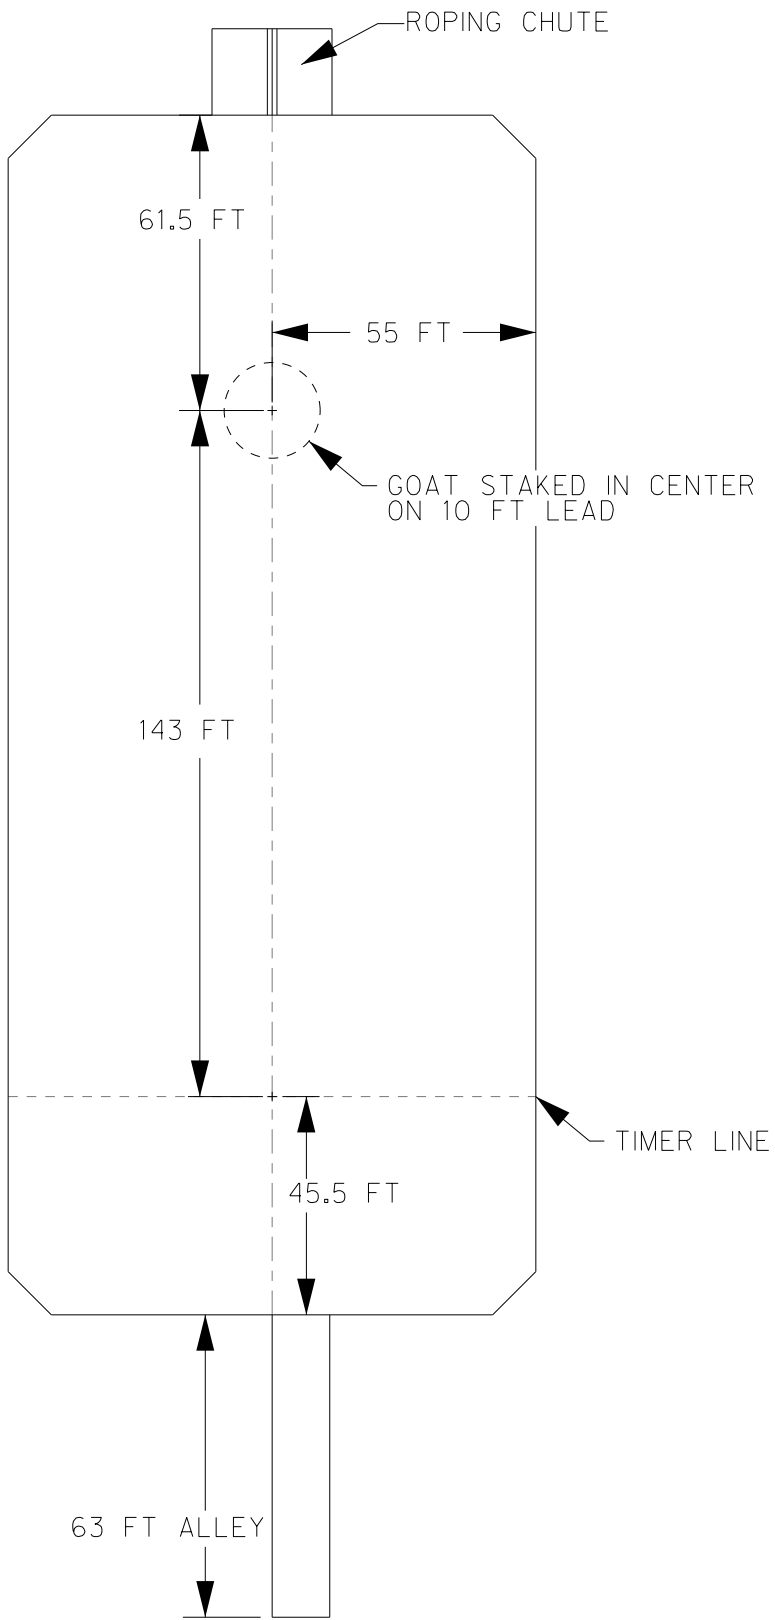

ARENA SETUP

JOHNSON CTY JR SHERIFFS POSSE

OUTDOOR ARENA

GOAT PATTERN