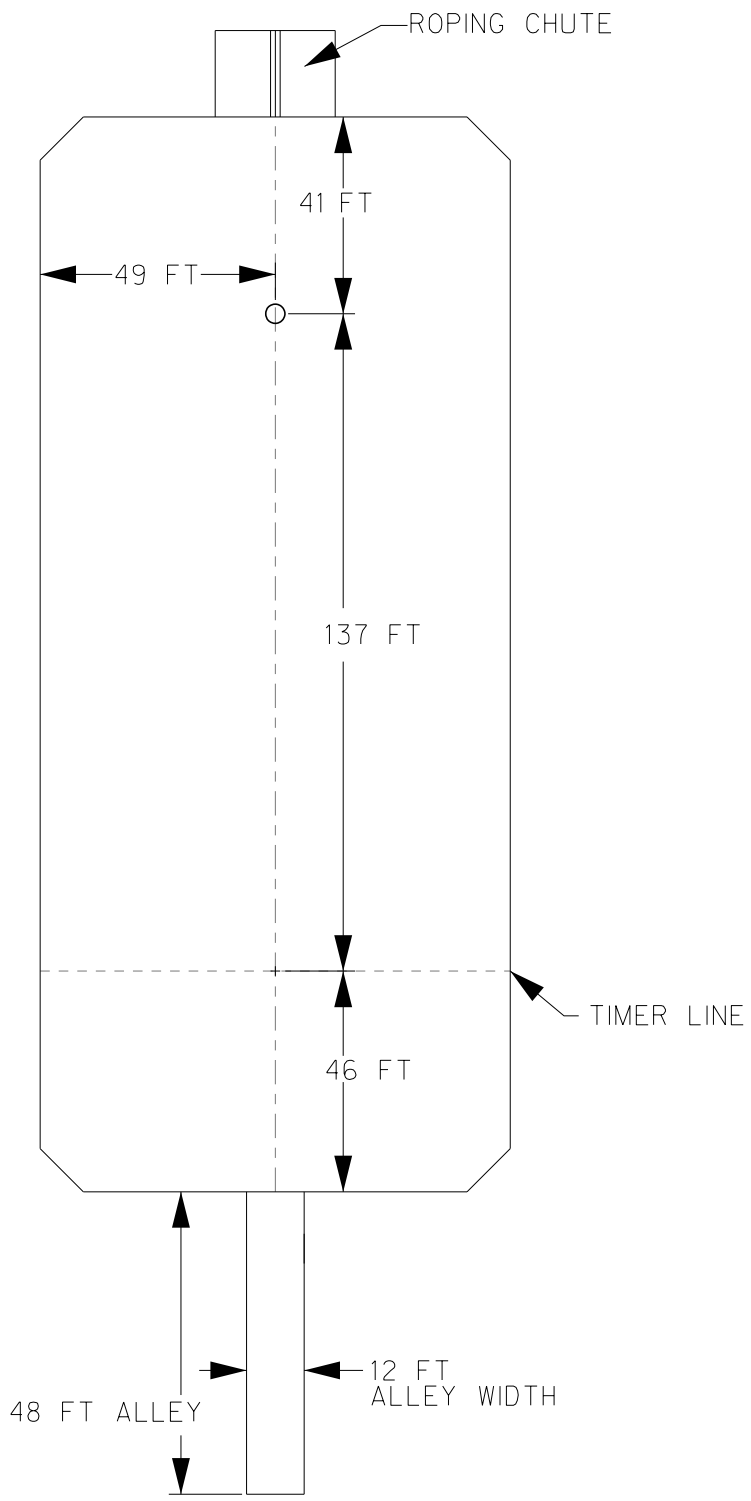

ARENA SETUP

JOHNSON CTY JR SHERIFFS POSSE
INDOOR ARENA
FLAG PATTERN