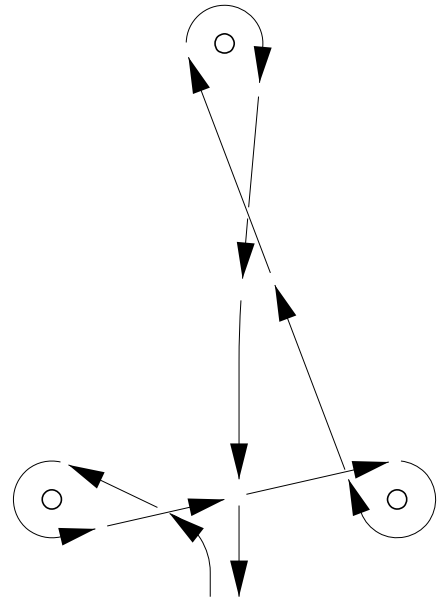

TAPE = 21'

21'

POLES OFFSET 6-FT FROM ARENA CENTER-LINE TO LINE UP WITH ALLEY

45.5 FT

TIMER LINE TAPE = 0'

63 FT ALLEY

ARENA SETUP

PATTERN

GOAT PATTERN

ARENA SETUP

JOHNSON CTY JR SHERIFFS POSSE

OUTDOOR ARENA

STRAIGHT BARREL PATTERN

INDOOR ARENA DIMENSIONS

JOHNSON CTY JR SHERIFFS POSSE
INDOOR ARENA
DIMENSIONS

ARENA SETUP