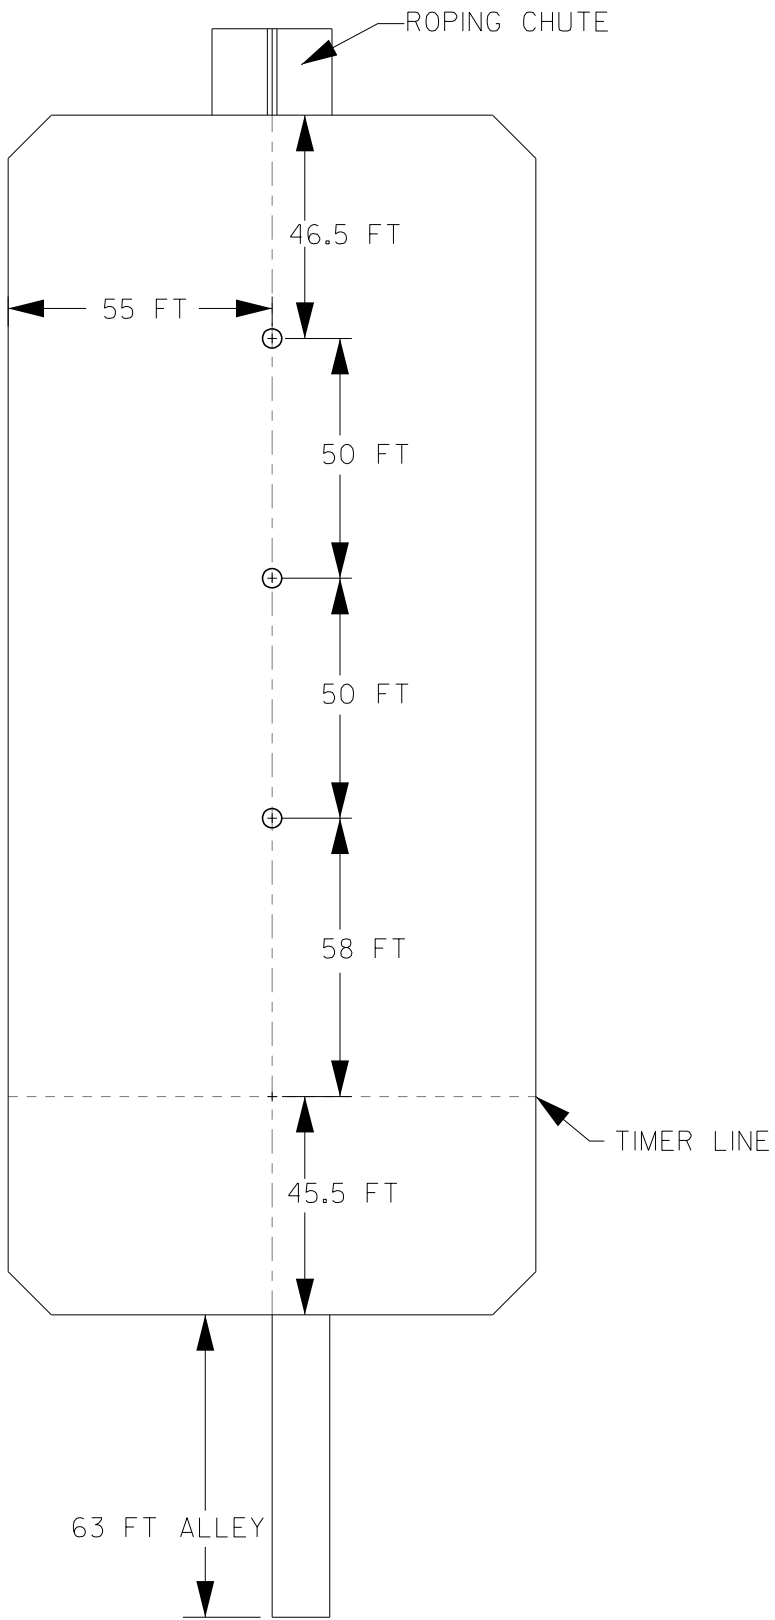

ARENA SETUP

JOHNSON CTY JR SHERIFFS POSSE

OUTDOOR ARENA

STRAIGHT BARREL PATTERN