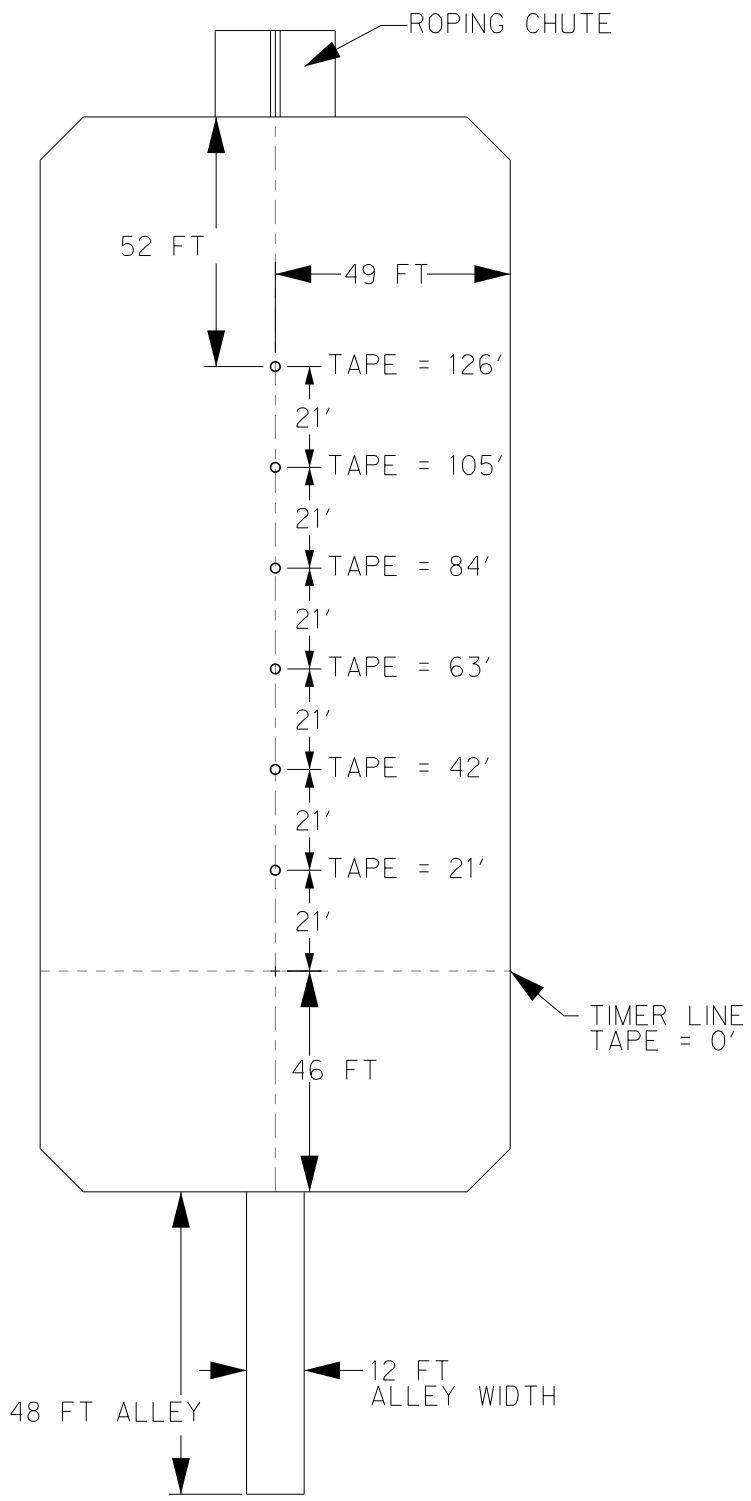

ARENA SETUP