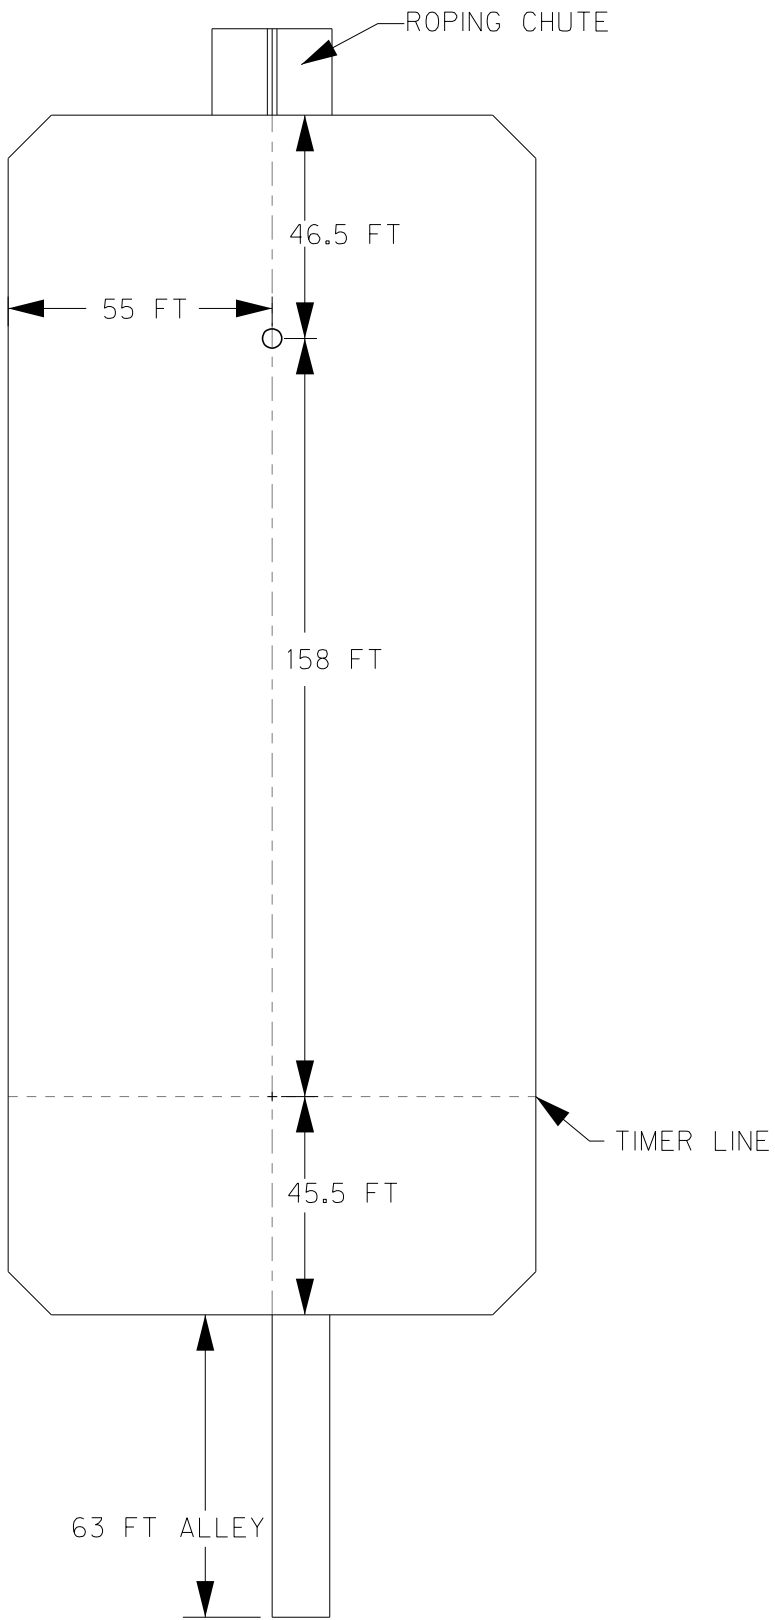

ARENA SETUP

JOHNSON CTY JR SHERIFFS POSSE
OUTDOOR ARENA
FLAG PATTERN